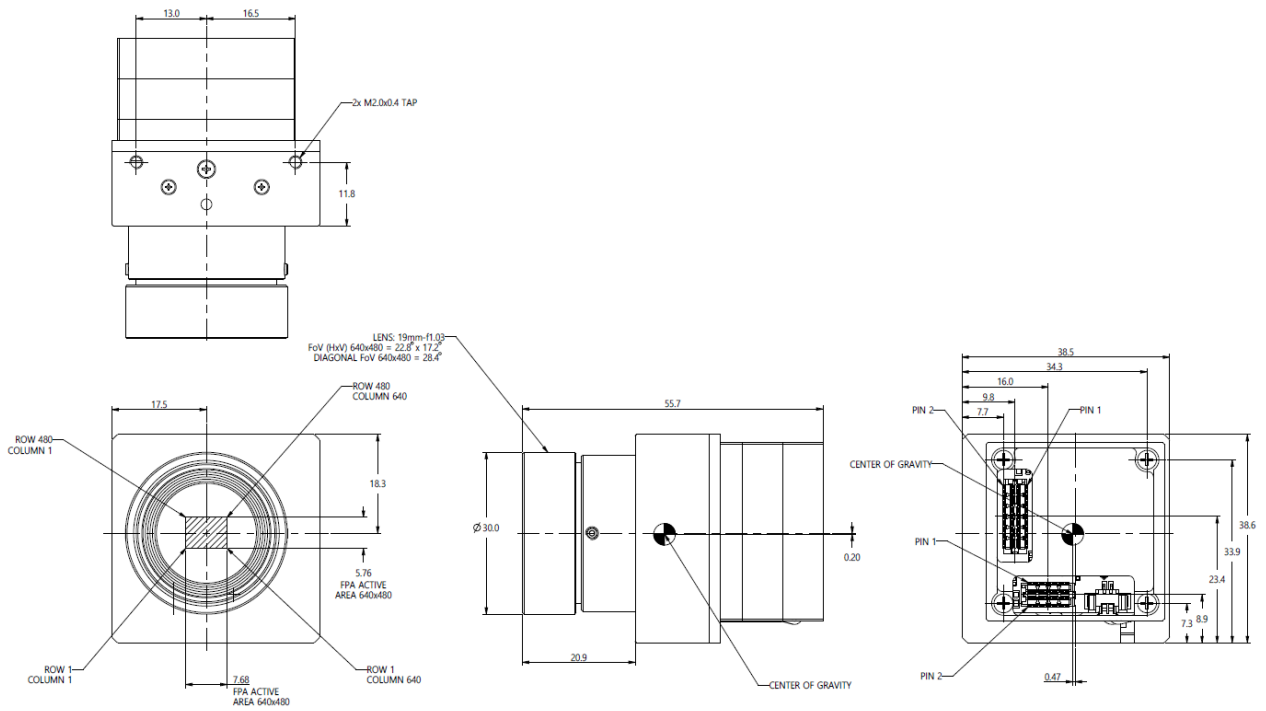

Environmental & Electrical

Operating Temp.	-35°C ~ 70°C
Storage Temp.	-40°C ~ +85°C
Power	DC12V ±10% / PoE(IEEE 802.3af, Class3)
Housing Material	Aluminum
Cable Length	Approx. 500mm
Cable Inlet/Outlet	2x Silicon Grommet
Ingress Protection	IP66
NDAA	Compatible
Dimension(IP Section only)	114mm(Ø) x 117.3mm
Weight	TBD

QuantumRed Dome Type Camera Dimensions

QuantumRed VR(19mm lens) Base Module Dimension (unit : mm)

Dome Type Camera Dimension (unit : mm)